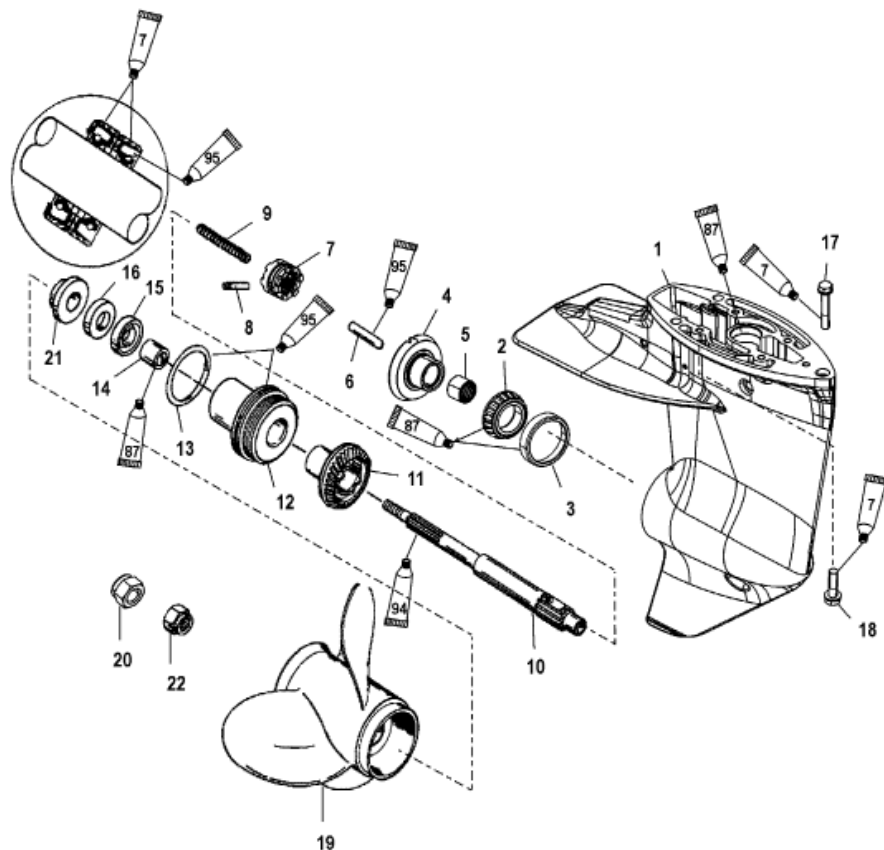

**2.60 IN./102 MM
 TORPEDO DIA.
 NON-BIGFOOT**

2642

Parts List

Ref	Class	Part	Description	Qty	Comment	Footnote
0	1666	8833T33	GEAR HOUSING ASSEMBLY, Con	1	(Short - Black)	
0	1666	8833T35	GEAR HOUSING ASSEMBLY, Con	1	(Long - Black)	
1	1666	8833A17	GEAR HOUSING, Basic	1	(Basic - Black)	
2	31	821321A 1	ROLLER BEARING	1		
3		NSS	NOT SOLD SEPARATE, Cup	1		
4	43	821924A 1	FORWARD GEAR (13-26)	1		
5	23	41367	BUSHING	1		
6		813139	CAM FOLLOWER	1		
7	52	821930A 1	CLUTCH ASSEMBLY	1		
8	17	823951	CROSS PIN	1		
9	24	42204	SPRING	1		
10	44	821929	PROPELLER SHAFT	1		
11	43	821926T 1	REVERSE GEAR, (13-26)	1		
12		42144T 3	BEARING CARRIER	1		
13	25	33145	O-RING, (1.984 x .139)	1		15
14	23	821927	BUSHING	1		
15	26	99325	SEAL	1		15
16	26	821928	OIL SEAL	1		15
17	10	824071 10	SCREW, (M8 x 50)	1		
18	10	824071 7	SCREW, (M8 x 30)	2		
19	48	828156A12	PROPELLER, (9.00 x 9.00)	1		
20	11	40140	NUT, (M10)	1		
21		821932 1	THRUST HUB	1		
22	23	42091 1	SPACER	1		
-	26	41365A 3	SEAL KIT	1		